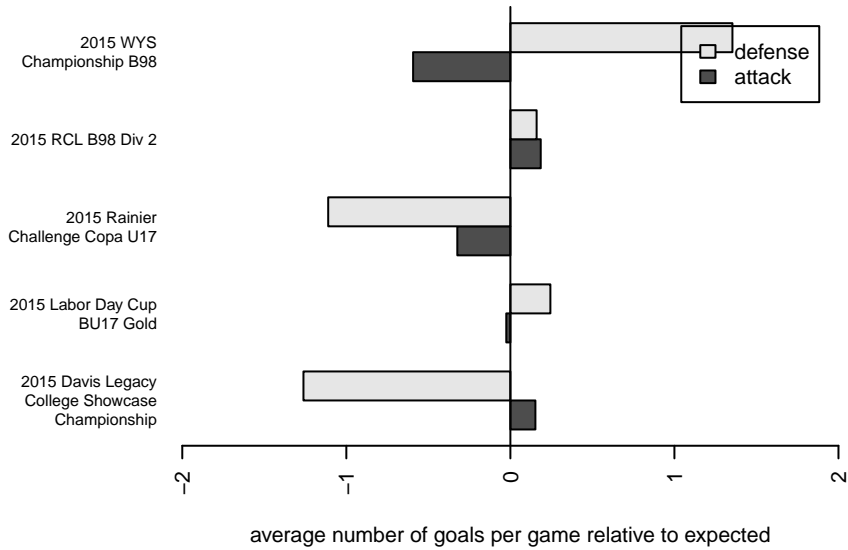

Venues played:
 2015 Rainier Challenge Copa U17
 2015 Davis Legacy College Showcase Champi
 2015 Labor Day Cup BU17 Gold
 2015 RCL B98 Div 2
 2015 WYS Championship B98

FC Alliance A B98
 Dots are actual minus expected GF (blue circles) and GA (red triangles).
 Blue line is smoothed change in attack strength. Red is smoothed change in defense strength.

**attack and defense variance (black dot)
relative to other teams
and top 10 in region**

**attack and defense rating
relative to others at age
and all opponents in last 13 months**

Performance relative to 13 month average