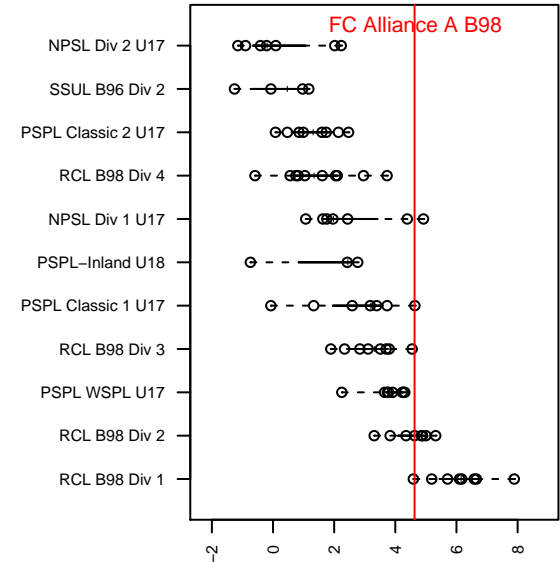

FC Alliance A B98

FC Alliance
 Woodinville, WA
 B98 total strength=1713
 attack=33.61 defense=16.62
 fall league = RCL B98 Div 2
 notes= Gold; Croft 2014

alt names used:
 FC ALLIANCEBU98 GOLD
 FC Alliance BU98A
 FC Alliance B98 A
 FC Alliance B98A
 FC Alliance B98 A

Venues played:
 2015 Rainier Challenge Copa U17
 2015 Davis Legacy College Showcase Champi
 2015 Labor Day Cup BU17 Gold
 2015 RCL B98 Div 2
 2015 WYS Championship B98

FC Alliance A B98
 Dots are actual minus expected GF (blue circles) and GA (red triangles).
 Blue line is smoothed change in attack strength. Red is smoothed change in defense strength.

**attack and defense variance (black dot)
relative to other teams
and top 10 in region**

**attack and defense rating
relative to others at age
and all opponents in last 13 months**

Performance relative to 13 month average