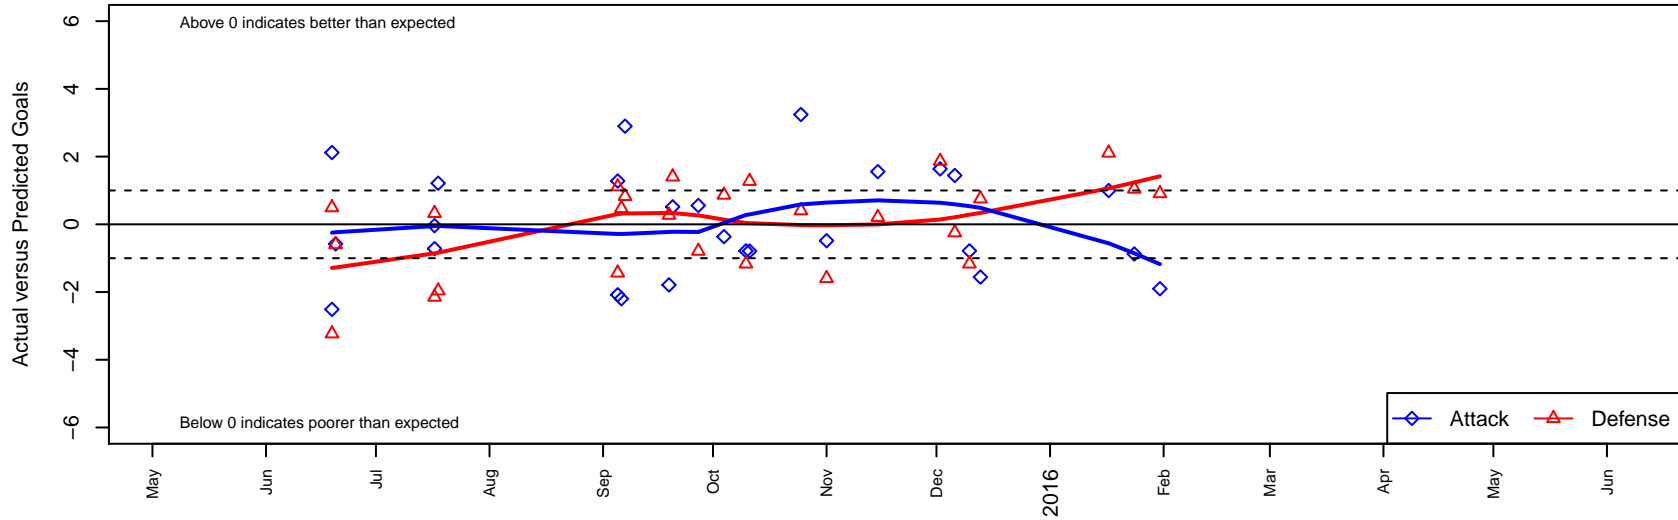

FC Alliance A B98

FC Alliance
 Woodinville, WA
 B98 total strength=1713
 attack=33.61 defense=16.62
 fall league = RCL B98 Div 2
 notes= Gold; Croft 2014

alt names used:
 FC ALLIANCEBU98 GOLD
 FC Alliance BU98A
 FC Alliance B98 A
 FC Alliance B98A
 FC Alliance B98 A

Venues played:
 2015 Rainier Challenge Copa U17
 2015 Davis Legacy College Showcase Champi
 2015 Labor Day Cup BU17 Gold
 2015 RCL B98 Div 2
 2015 WYS Championship B98

FC Alliance A B98
 Dots are actual minus expected GF (blue circles) and GA (red triangles).
 Blue line is smoothed change in attack strength. Red is smoothed change in defense strength.

**attack and defense variance (black dot)
relative to other teams
and top 10 in region**

**attack and defense rating
relative to others at age
and all opponents in last 13 months**

Performance relative to 13 month average