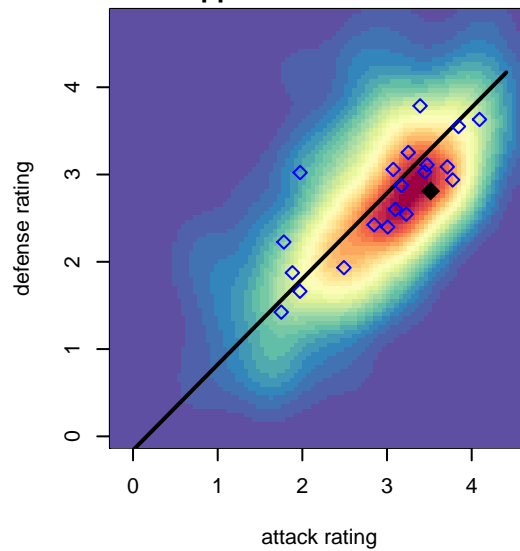

FC Alliance A B98

FC Alliance
 Woodinville, WA
 B98 total strength=1713
 attack=33.61 defense=16.62
 fall league = RCL B98 Div 2
 notes= Gold; Croft 2014

alt names used:
 FC ALLIANCEBU98 GOLD
 FC Alliance BU98A
 FC Alliance B98 A
 FC Alliance B98A
 FC Alliance B98 A

Venues played:
 2015 Rainier Challenge Copa U17
 2015 Davis Legacy College Showcase Champi
 2015 Labor Day Cup BU17 Gold
 2015 RCL B98 Div 2
 2015 WYS Championship B98

FC Alliance A B98
 Dots are actual minus expected GF (blue circles) and GA (red triangles).
 Blue line is smoothed change in attack strength. Red is smoothed change in defense strength.

**attack and defense variance (black dot)
relative to other teams
and top 10 in region**

**attack and defense rating
relative to others at age
and all opponents in last 13 months**

Performance relative to 13 month average