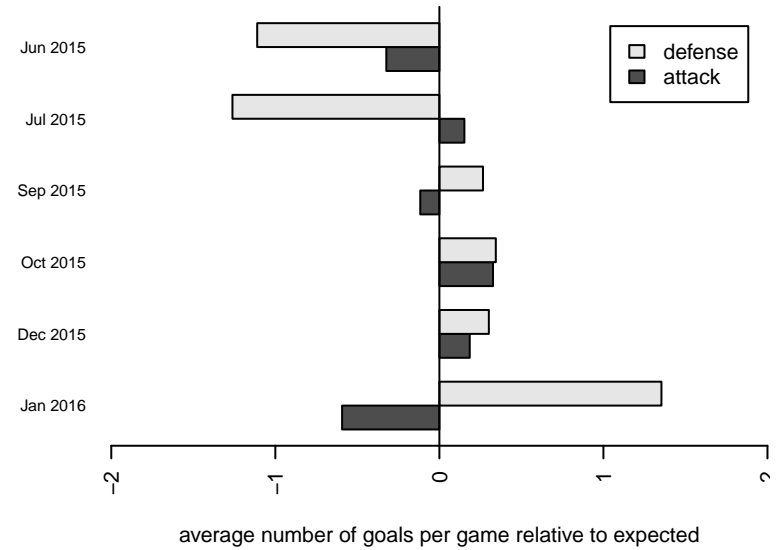

Performance relative to 13 month average