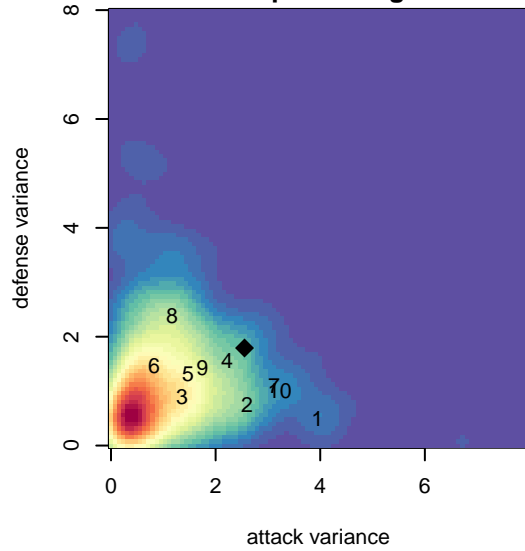

FC Alliance A B98

FC Alliance
 Woodinville, WA
 B98 total strength=1713
 attack=33.61 defense=16.62
 fall league = RCL B98 Div 2
 notes= Gold; Croft 2014

alt names used:
 FC ALLIANCEBU98 GOLD
 FC Alliance BU98A
 FC Alliance B98 A
 FC Alliance B98A
 FC Alliance B98 A

Venues played:
 2015 Rainier Challenge Copa U17
 2015 Davis Legacy College Showcase Champi
 2015 Labor Day Cup BU17 Gold
 2015 RCL B98 Div 2
 2015 WYS Championship B98

FC Alliance A B98
 Dots are actual minus expected GF (blue circles) and GA (red triangles).
 Blue line is smoothed change in attack strength. Red is smoothed change in defense strength.

**attack and defense variance (black dot)
relative to other teams
and top 10 in region**

**attack and defense rating
relative to others at age
and all opponents in last 13 months**

Performance relative to 13 month average